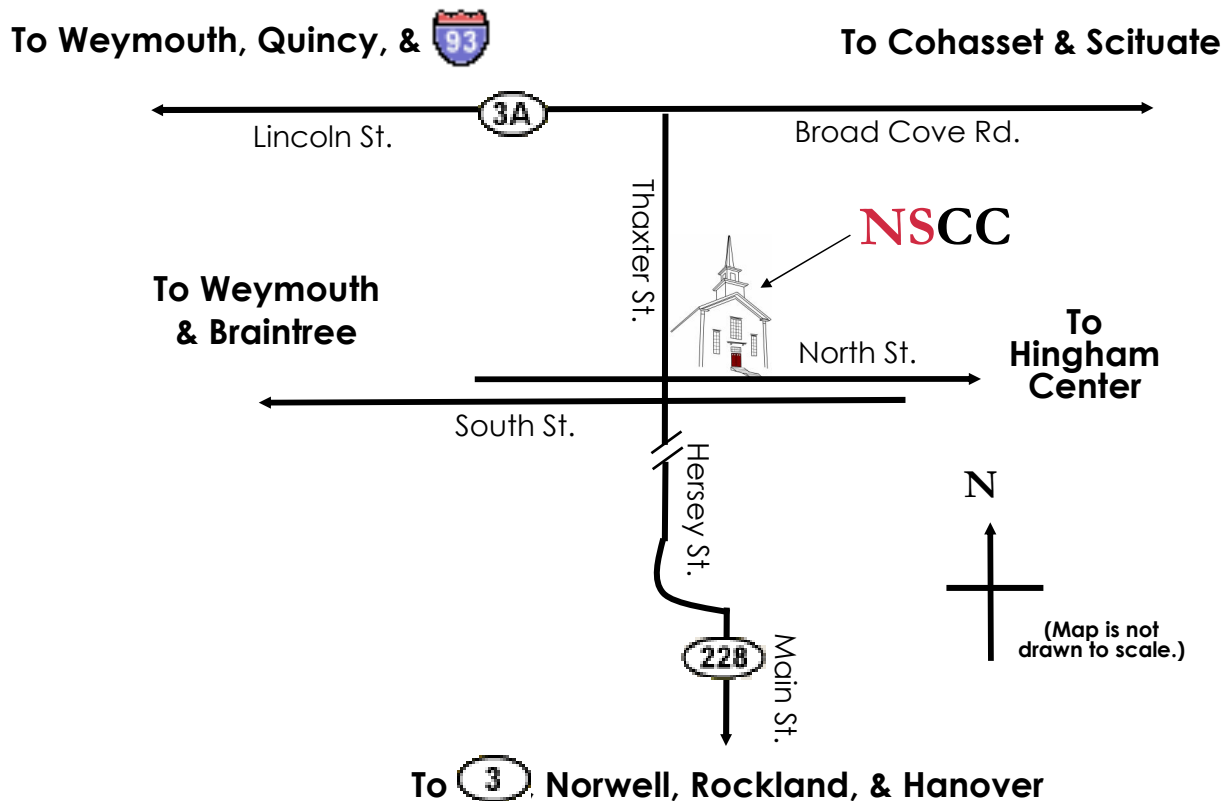

Directions to **North Street** Community Chapel

235 North Street, Hingham, MA 02043
(781) 749-7614

The building where we meet is located
at the corner of Thaxter & North streets at
235 North St., Hingham, MA 02043.
The location is on the south shore of Boston,
10 minutes south of Quincy,
and about 20 minutes south of Boston.